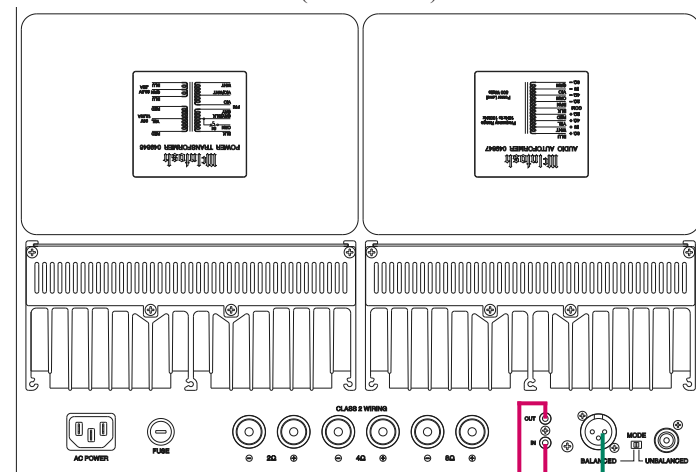

Note: Refer to the C2300 Owner's Manual page 9 for additional connection information.

Connection Legend:

- Data Cable* - — Digital Signal Cable - —
- Sensor/Keypad Cable - — RS232 Cable - —
- Power Control Cable* - — Ground Wire - —
- Audio Signal Cable - — AC Power Cords - —
- Video Signal Cable - — Loudspeaker Cable - —
- RF Signal Cable - —

* 2 conductor shielded with 1/8 inch stereo mini phone plug on each end.

McIntosh Power Amplifier (Left Channel) - Main Room
(Partial View)

McIntosh Power Amplifier (Right Channel) - Main Room
(Partial View)

McIntosh A/V Control Center

Connect to AC Outlet

Connect to AC Outlet