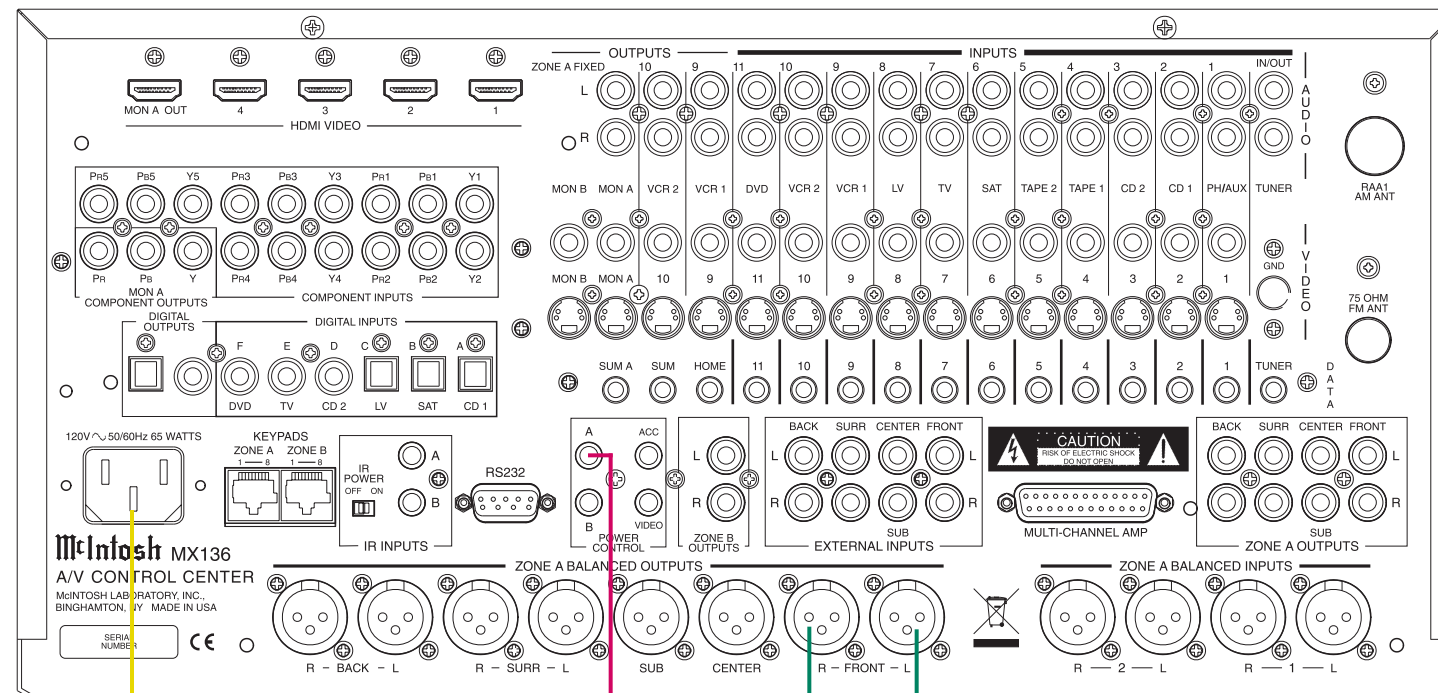

Note: Refer to the C2300 Owner's Manual page 9 for additional connection information.

Connection Legend:

- Data Cable* - — Digital Signal Cable - —
- Sensor/Keypad Cable - — RS232 Cable - —
- Power Control Cable* - — Ground Wire - —
- Audio Signal Cable - — AC Power Cords - —
- Video Signal Cable - — Loudspeaker Cable - —
- RF Signal Cable - —

* 2 conductor shielded with 1/8 inch stereo mini phone plug on each end.

McIntosh Power Amplifier (Left Channel) - Main Room
(Partial View)

McIntosh Power Amplifier (Right Channel) - Main Room
(Partial View)

McIntosh A/V Control Center

Connect to AC Outlet

Connect to AC Outlet