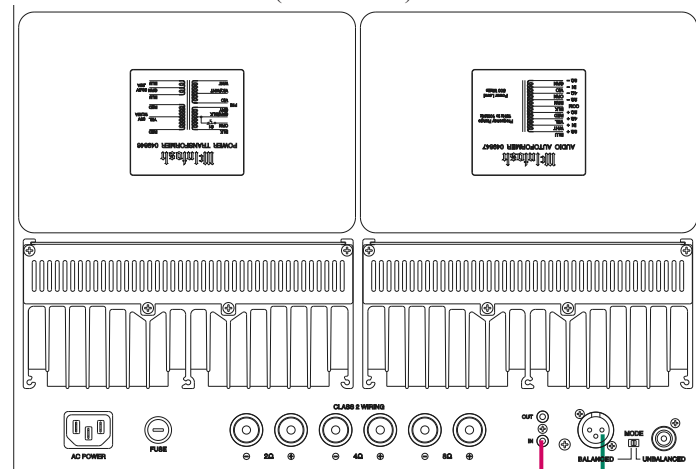

Note: Refer to the C2300 Owner's Manual page 9 for additional connection information.

Connection Legend:

- Data Cable* - — Digital Signal Cable - —
- Sensor/Keypad Cable - — RS232 Cable - —
- Power Control Cable* - — Ground Wire - —
- Audio Signal Cable - — AC Power Cords - —
- Video Signal Cable - — Loudspeaker Cable - —
- RF Signal Cable - —

* 2 conductor shielded with 1/8 inch stereo mini phone plug on each end.

McIntosh Power Amplifier (Left Channel) - Main Room
(Partial View)

McIntosh Power Amplifier (Right Channel) - Main Room
(Partial View)

McIntosh A/V Control Center

Connect to AC Outlet

Connect to AC Outlet