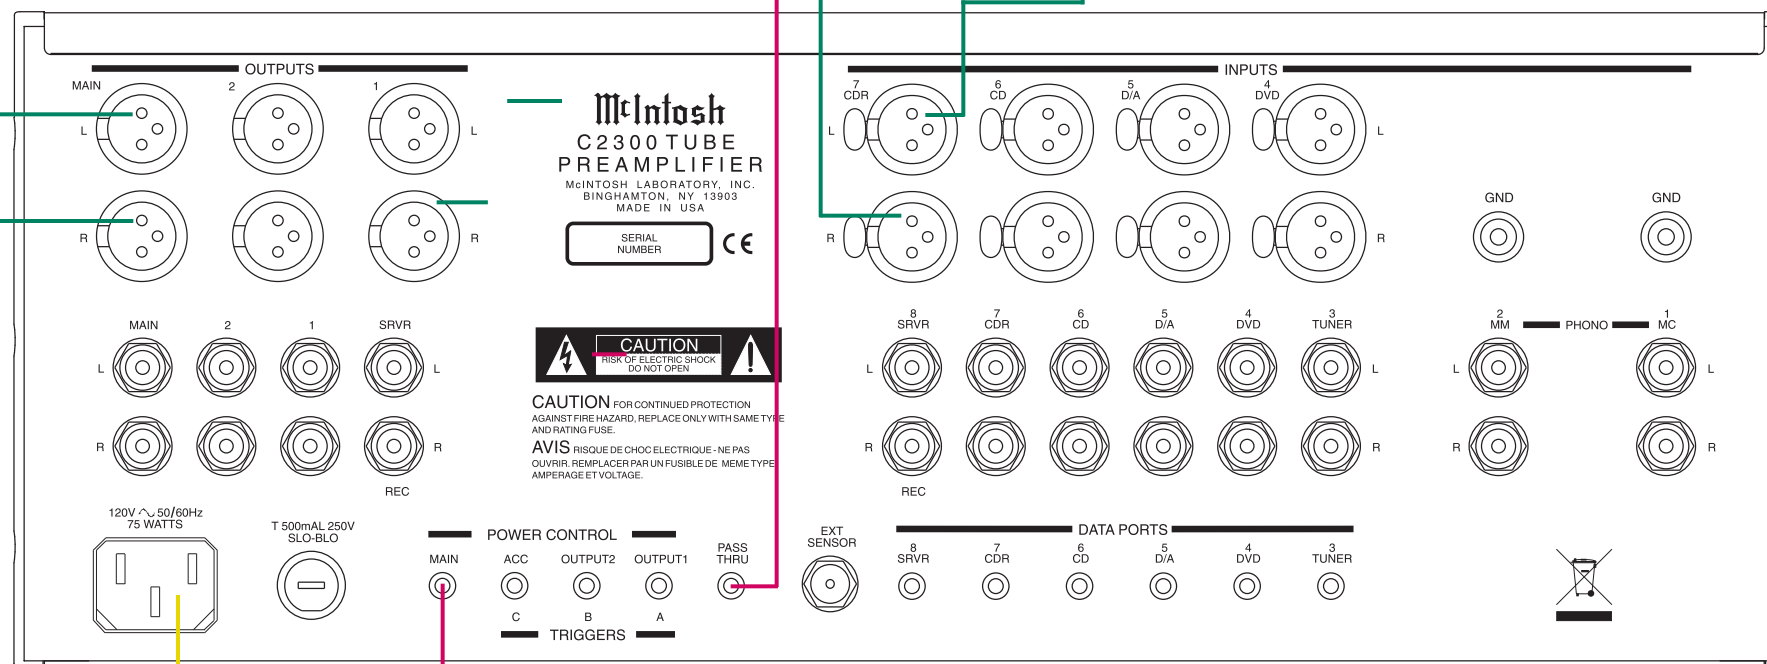

Note: Refer to the C2300 Owner's Manual page 9 for additional connection information.

Connection Legend:

- Data Cable* - — Digital Signal Cable - —
- Sensor/Keypad Cable - — RS232 Cable - —
- Power Control Cable* - — Ground Wire - —
- Audio Signal Cable - — AC Power Cords - —
- Video Signal Cable - — Loudspeaker Cable - —
- RF Signal Cable - —

* 2 conductor shielded with 1/8 inch stereo mini phone plug on each end.

McIntosh Power Amplifier (Left Channel) - Main Room
(Partial View)

McIntosh Power Amplifier (Right Channel) - Main Room
(Partial View)

McIntosh A/V Control Center

Connect to AC Outlet

Connect to AC Outlet