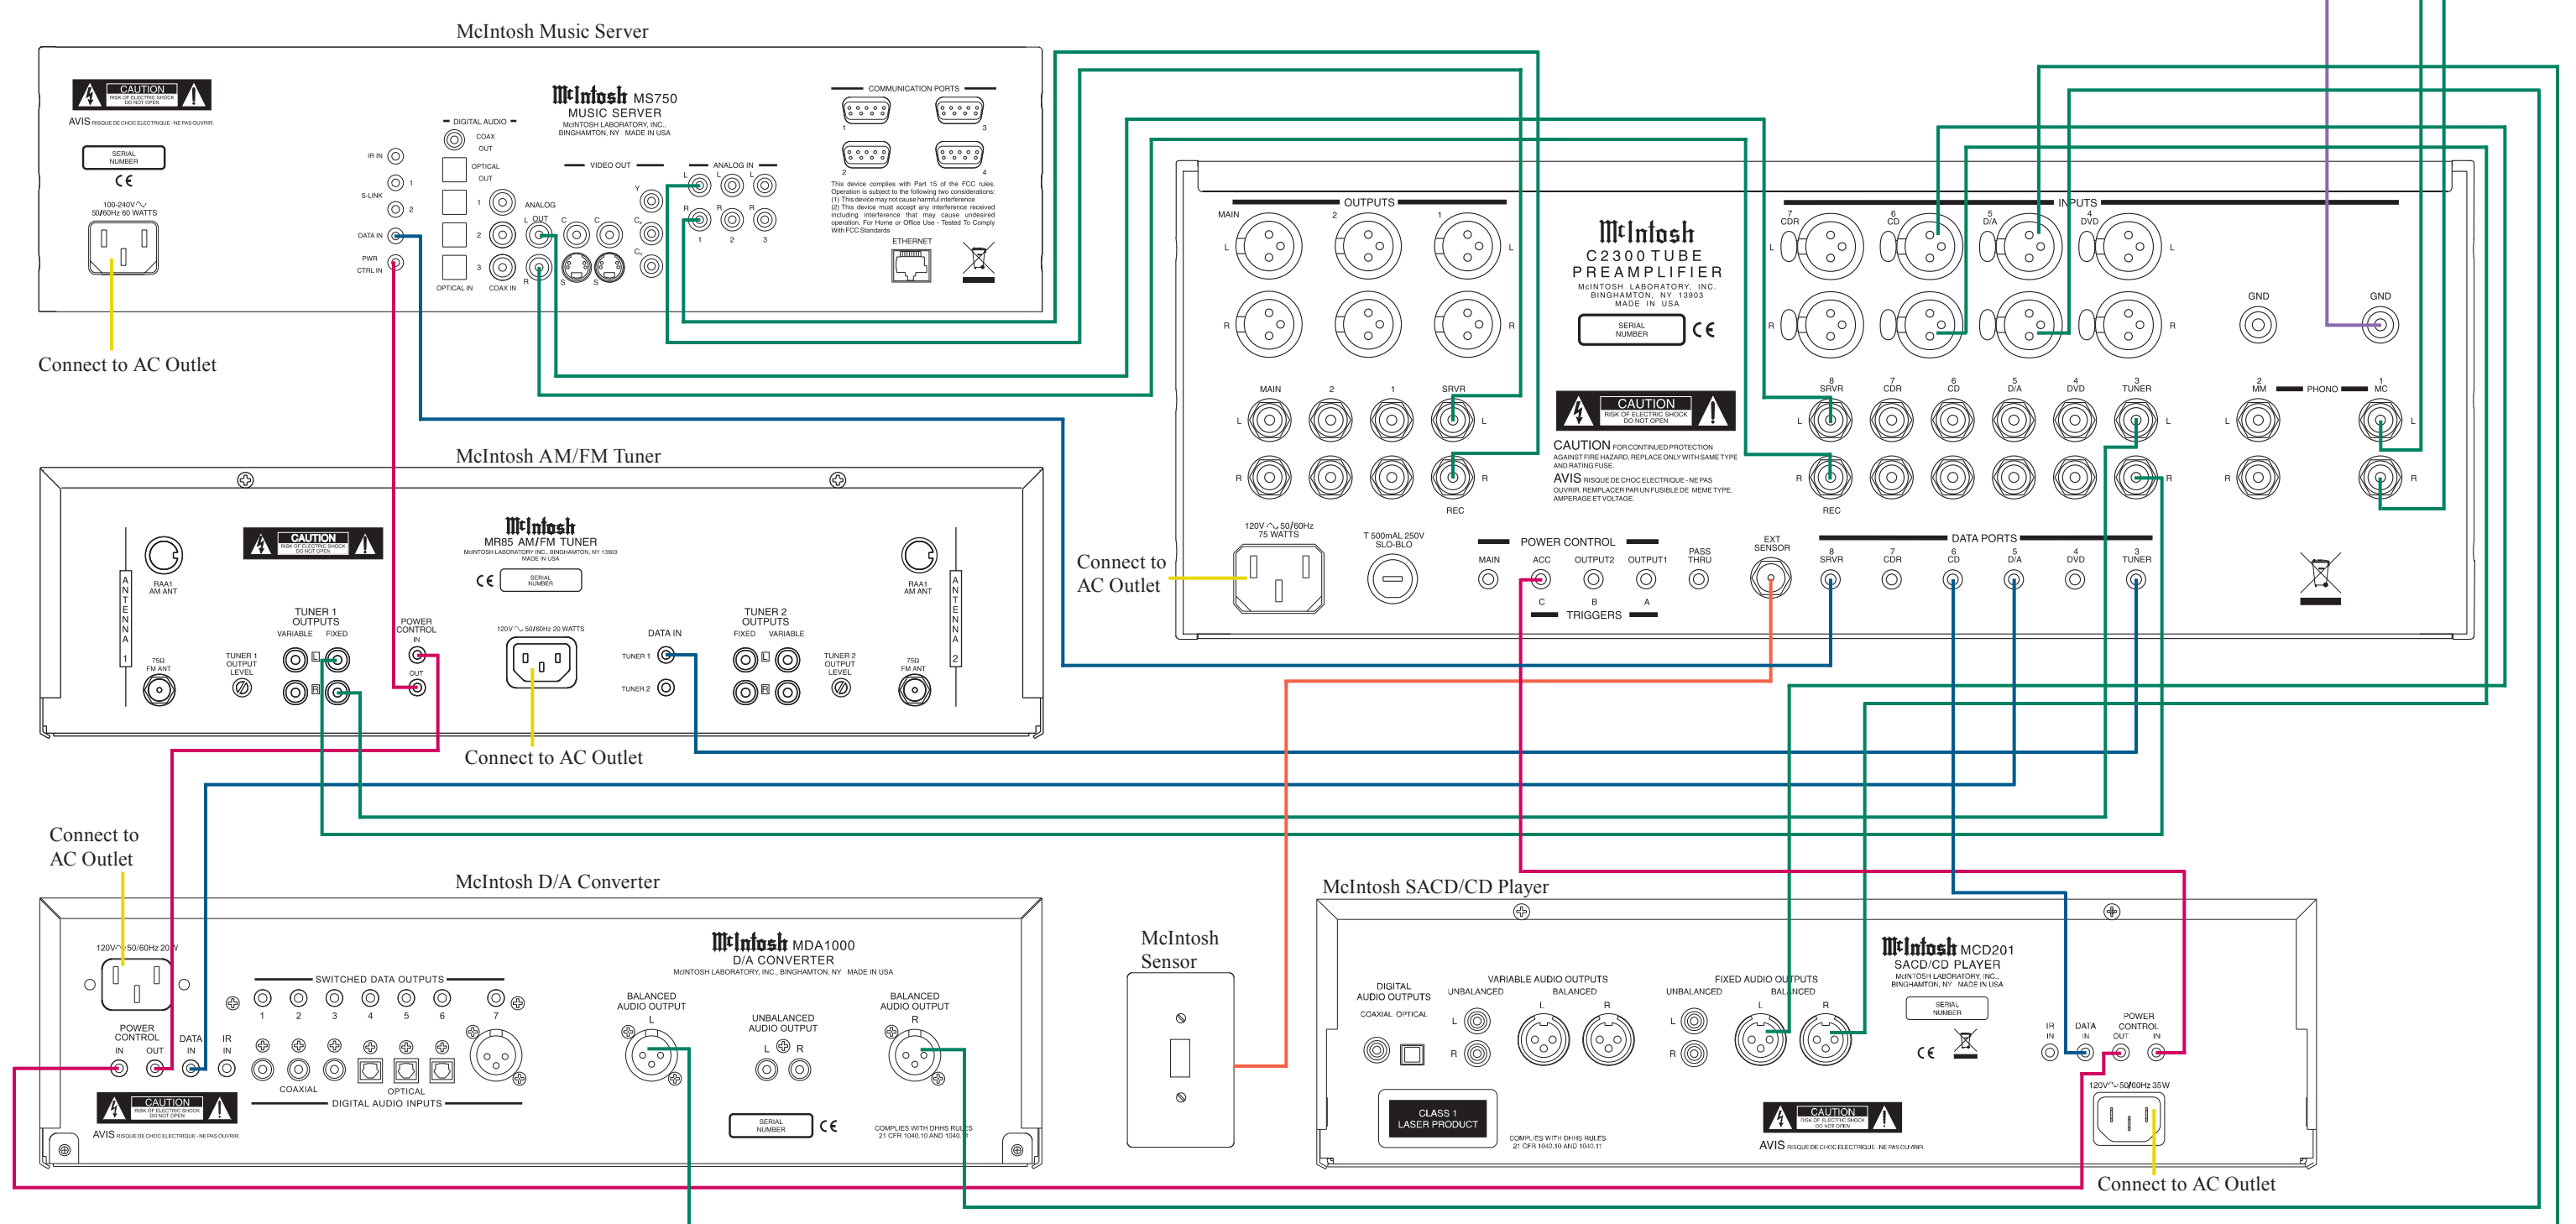

Note: Refer to the C2300 Owner's Manual page 9 for additional connection information.

Connection Legend:

- Data Cable* - — Digital Signal Cable - —
- Sensor/Keypad Cable - — RS232 Cable - —
- Power Control Cable* - — Ground Wire - —
- Audio Signal Cable - — AC Power Cords - —
- Video Signal Cable - — Loudspeaker Cable - —
- RF Signal Cable - —

* 2 conductor shielded with 1/8 inch stereo mini phone plug on each end.

Note: Refer to the C2300 Owner's Manual page 9 for additional connection information.

Connection Legend:

- Data Cable* -
 - Sensor/Keypad Cable -
 - Power Control Cable* -
 - Audio Signal Cable -
 - Video Signal Cable -
 - RF Signal Cable -
 - Digital Signal Cable -
 - RS232 Cable -
 - Ground Wire -
 - AC Power Cords -
 - Loudspeaker Cable -
- * 2 conductor shielded with 1/8 inch stereo mini phone plug on each end.