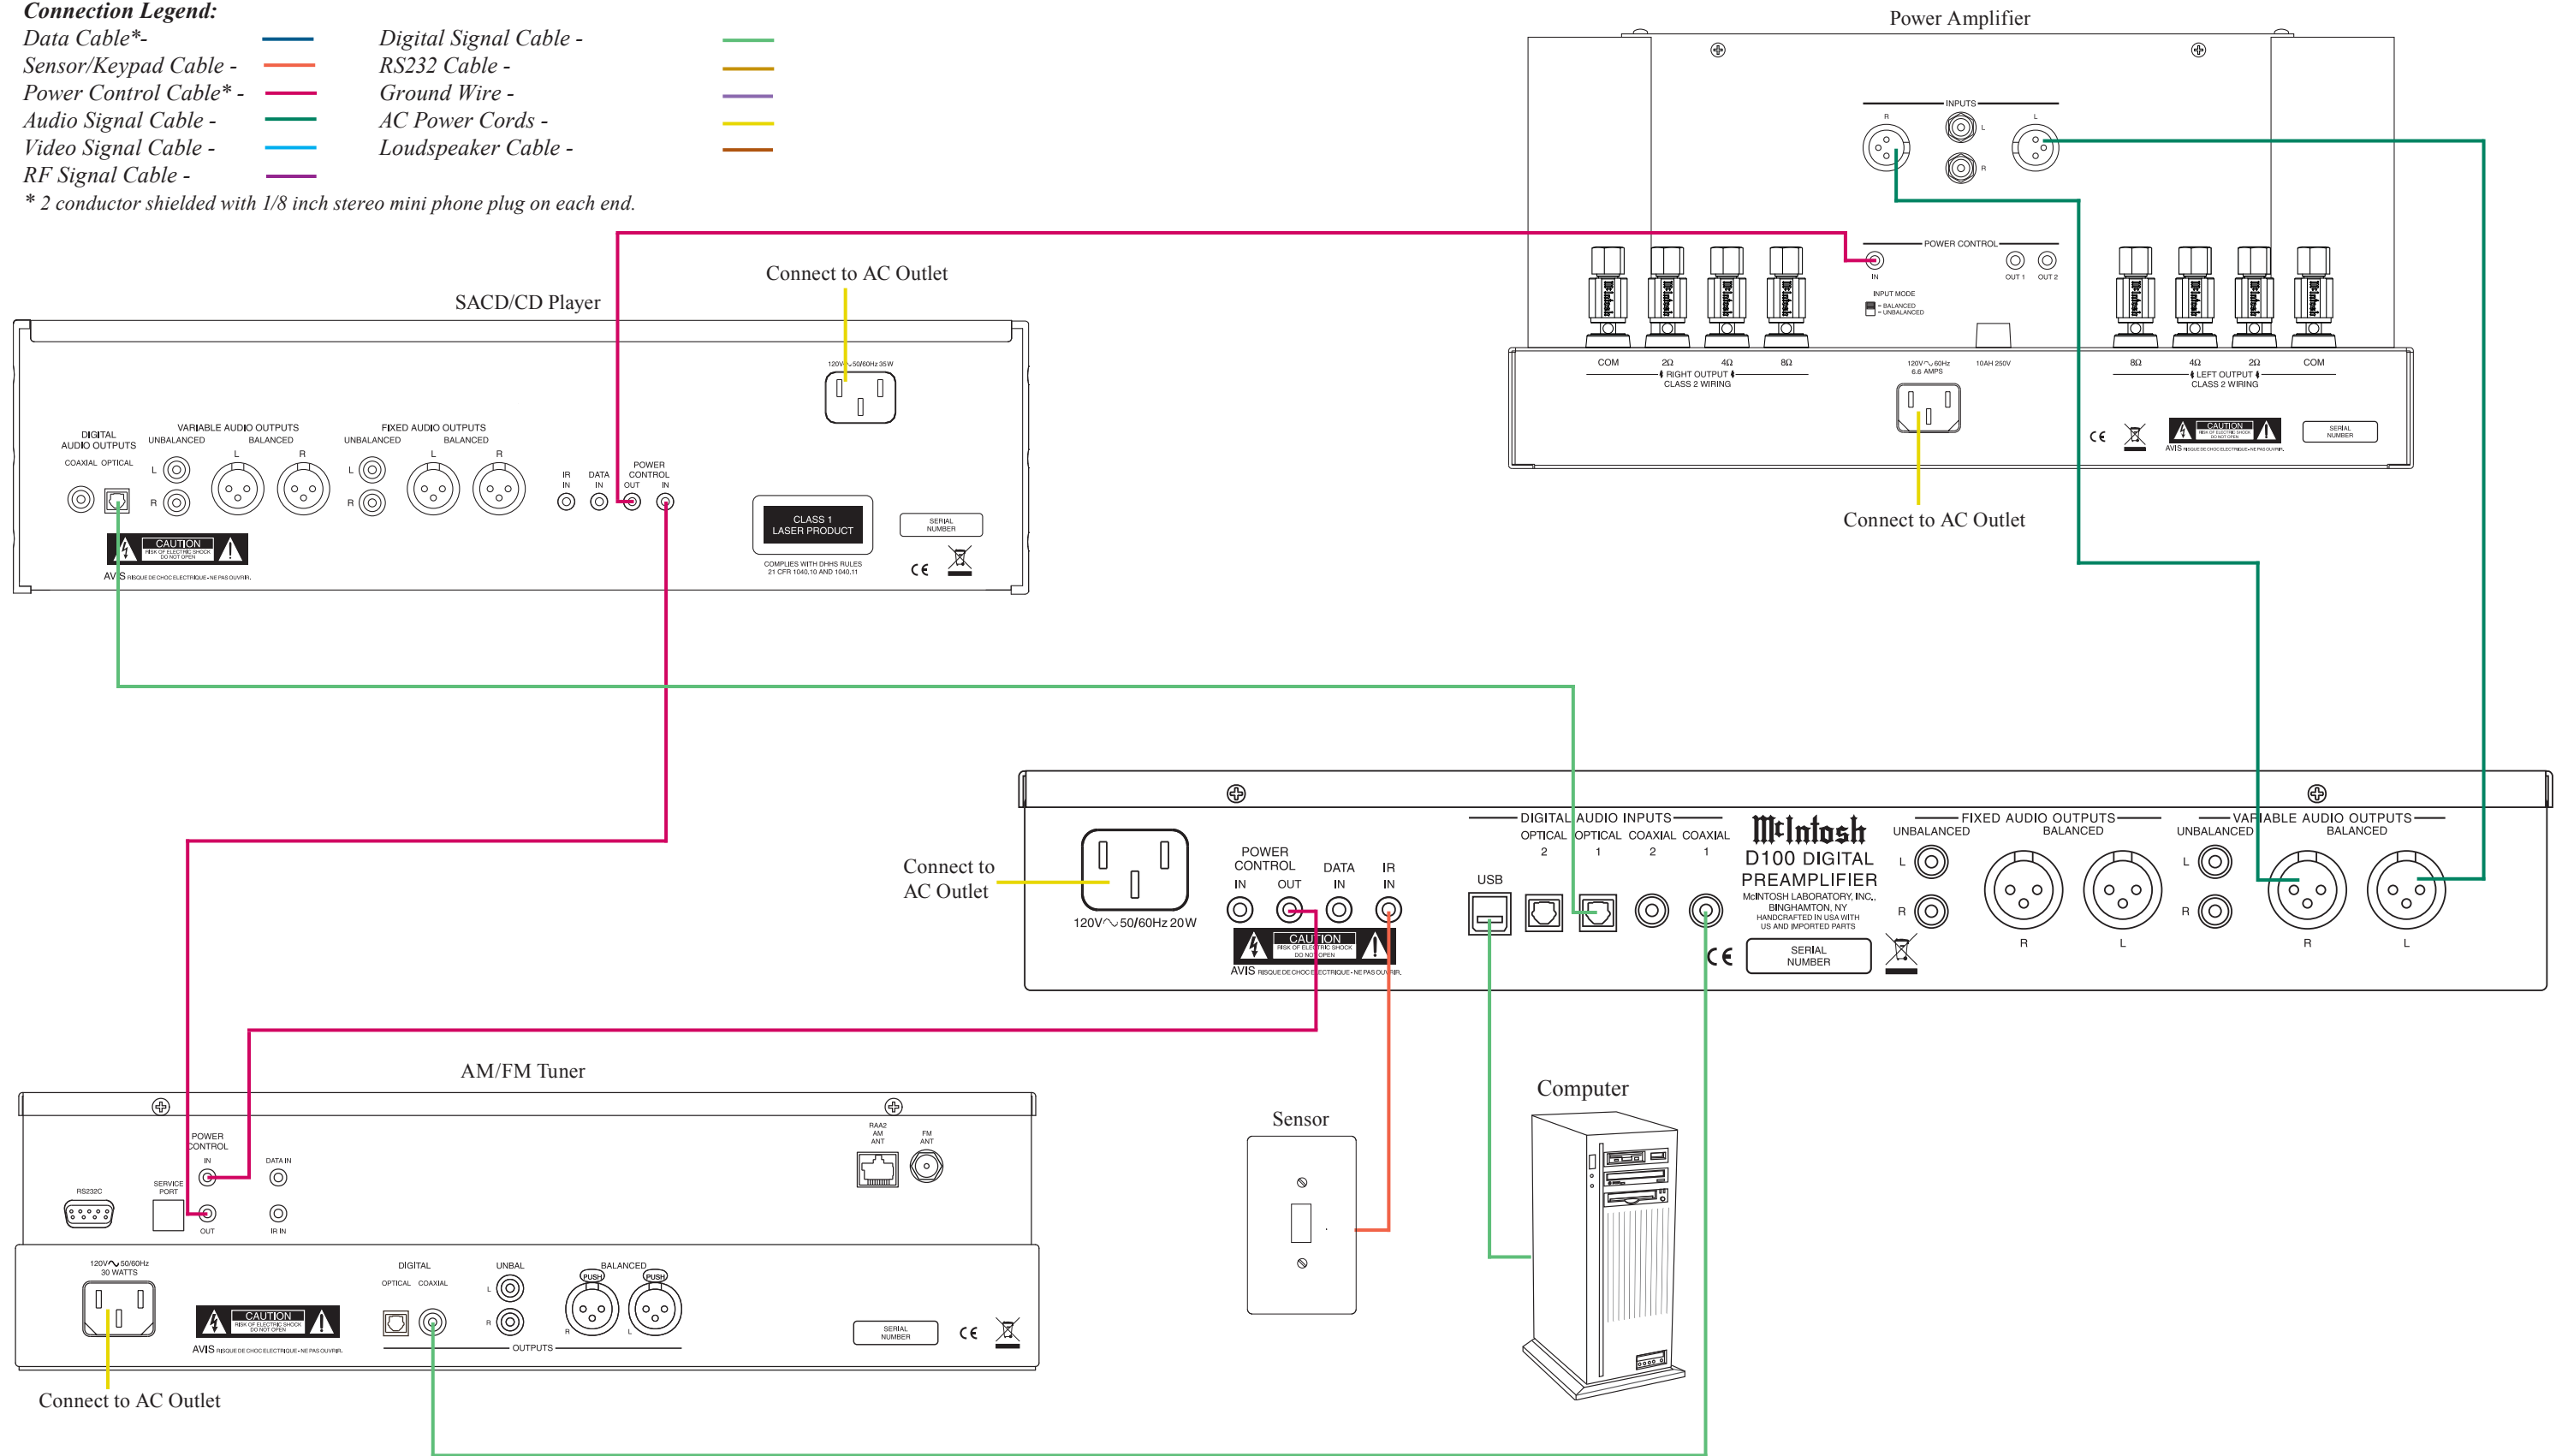

Note: Refer to the D100 Owner's Manual page 9 for additional connection information.

**Connection Legend:**

- Data Cable\* - — Digital Signal Cable - —
  - Sensor/Keypad Cable - — RS232 Cable - —
  - Power Control Cable\* - — Ground Wire - —
  - Audio Signal Cable - — AC Power Cords - —
  - Video Signal Cable - — Loudspeaker Cable - —
  - RF Signal Cable - —
- \* 2 conductor shielded with 1/8 inch stereo mini phone plug on each end.

Note: Refer to the D100 Owner's Manual page 10 for additional connection information.

**Connection Legend:**

- Data Cable\* - — Digital Signal Cable - —
  - Sensor/Keypad Cable - — RS232 Cable - —
  - Power Control Cable\* - — Ground Wire - —
  - Audio Signal Cable - — AC Power Cords - —
  - Video Signal Cable - — Loudspeaker Cable - —
  - RF Signal Cable - —
- \* 2 conductor shielded with 1/8 inch stereo mini phone plug on each end.