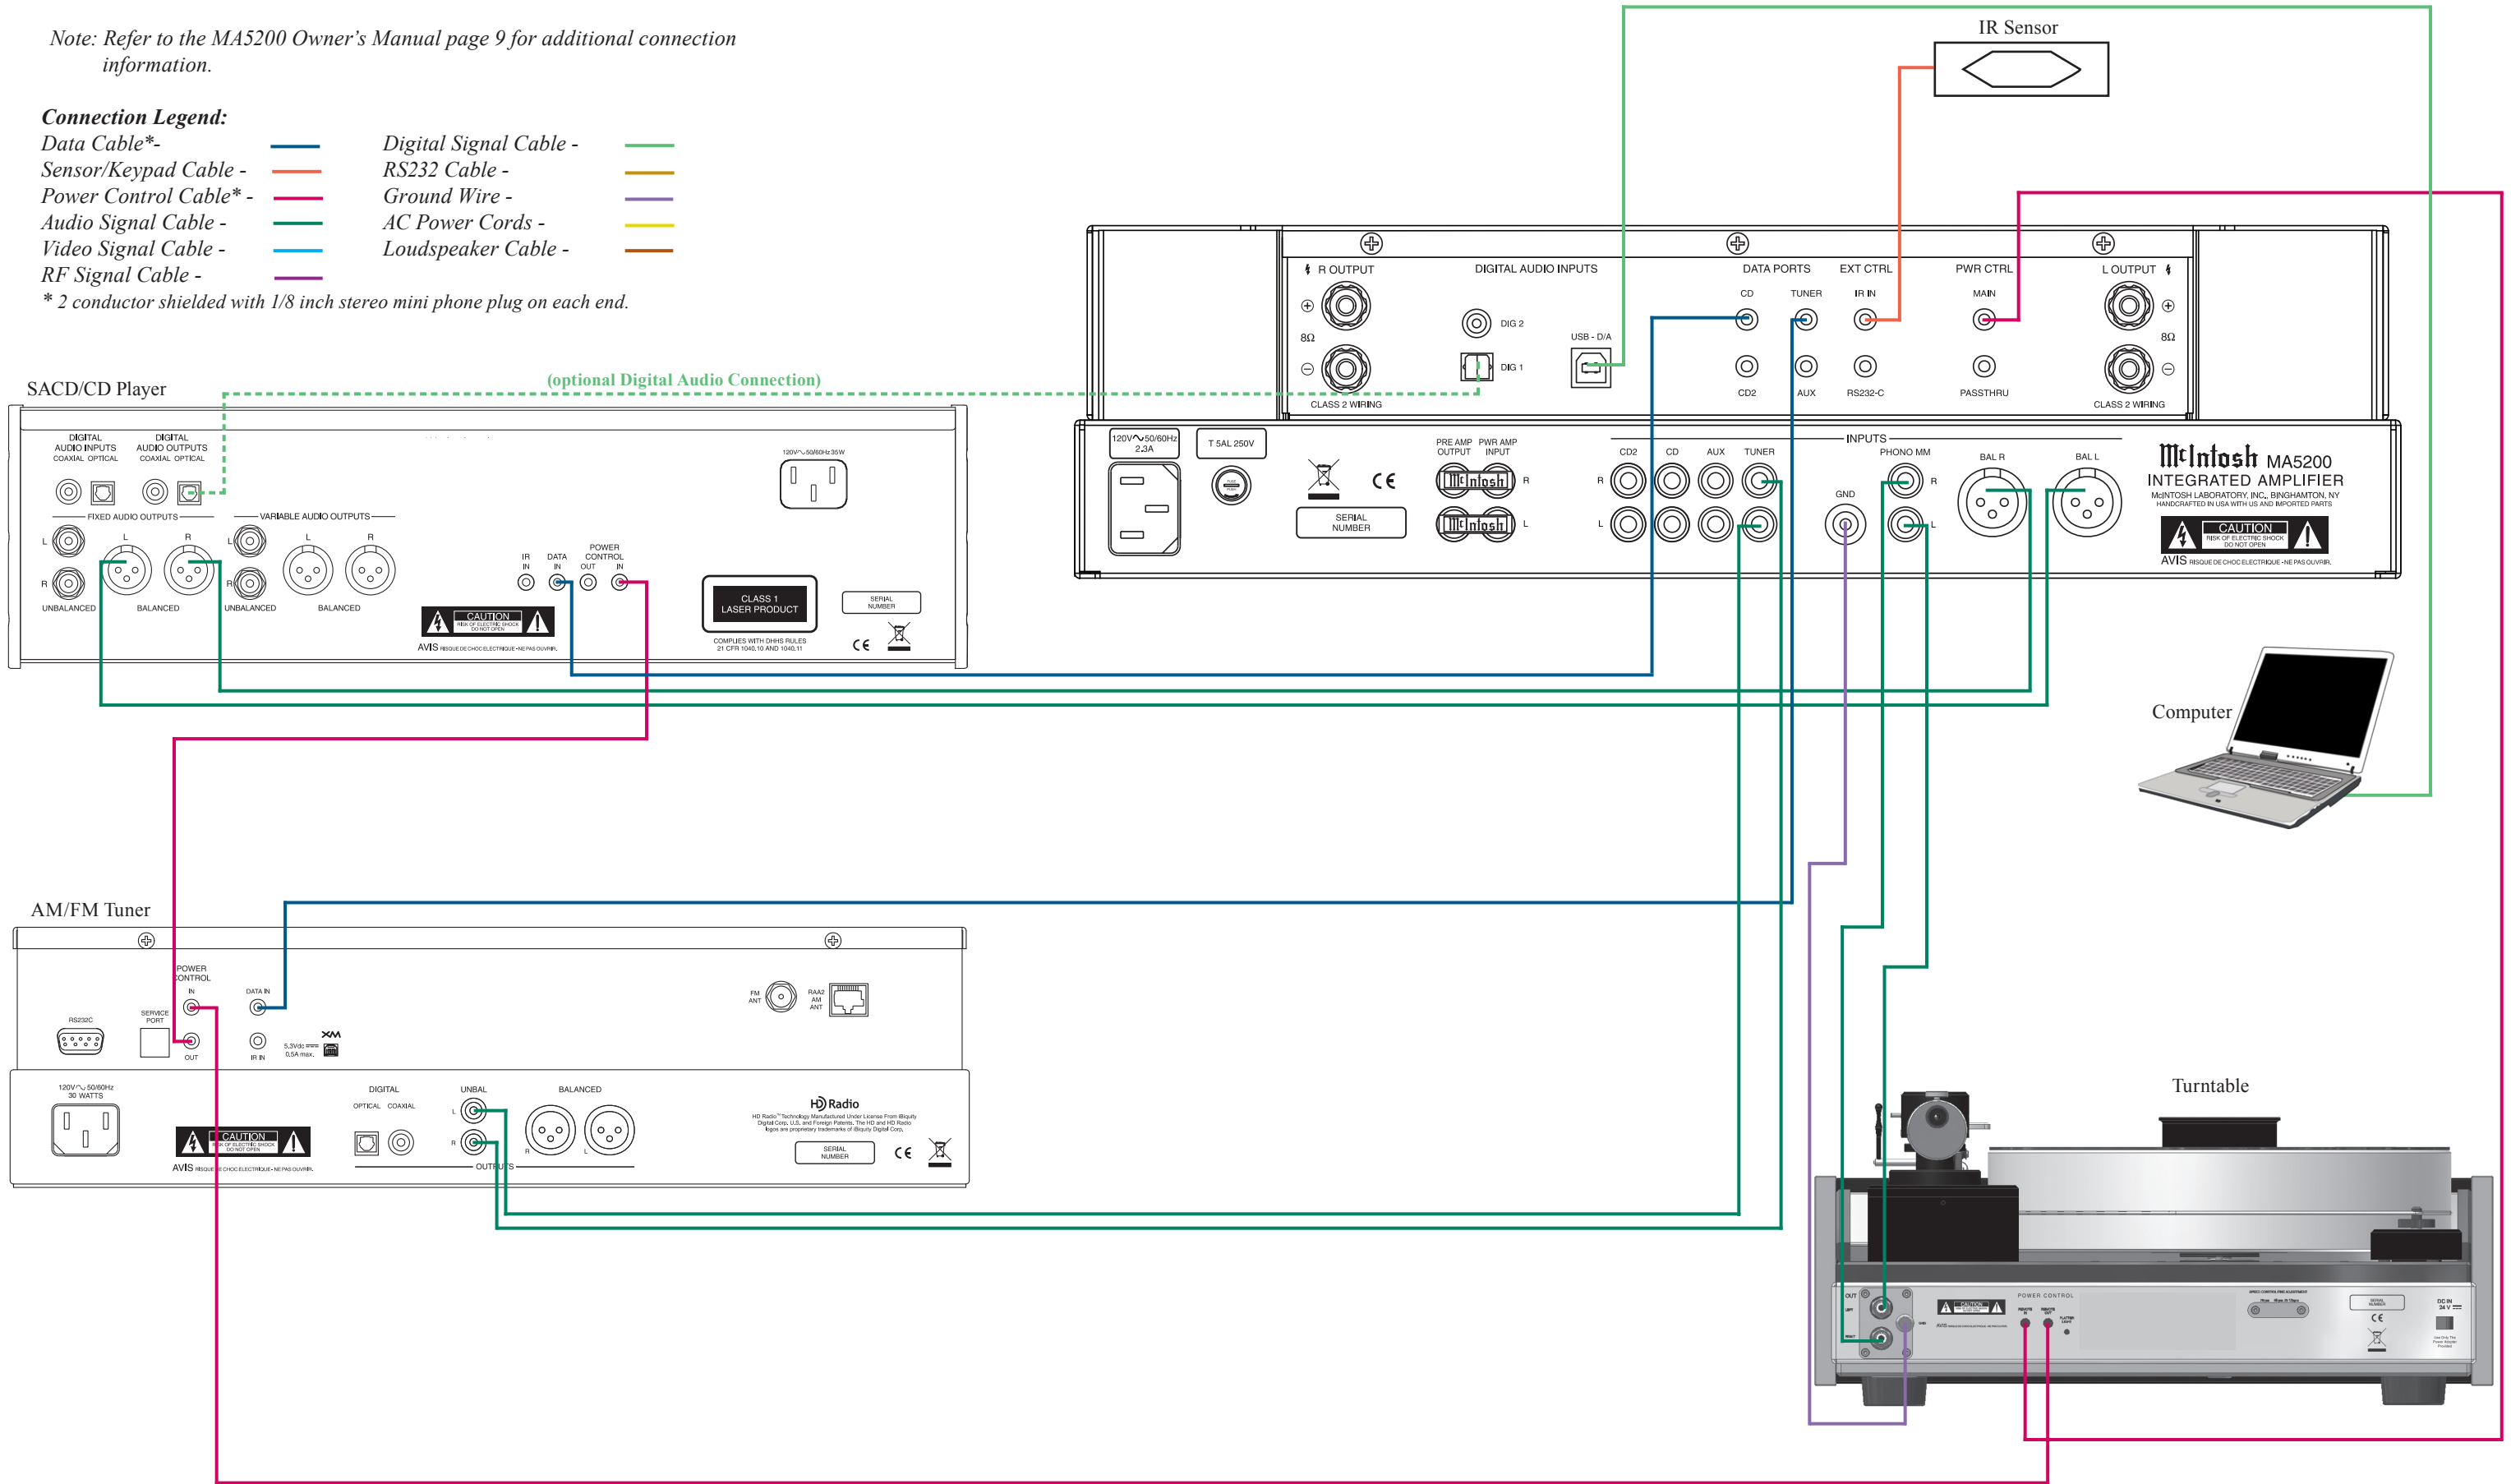

Note: Refer to the MA5200 Owner's Manual page 9 for additional connection information.

Connection Legend:

- Data Cable* - — Digital Signal Cable - —
 - Sensor/Keypad Cable - — RS232 Cable - —
 - Power Control Cable* - — Ground Wire - —
 - Audio Signal Cable - — AC Power Cords - —
 - Video Signal Cable - — Loudspeaker Cable - —
 - RF Signal Cable - —
- * 2 conductor shielded with 1/8 inch stereo mini phone plug on each end.

Note: Refer to the MA5200 Owner's Manual pages 9 and 10 for additional connection information.

Connection Legend:

- Data Cable* - — Digital Signal Cable - —
 - Sensor/Keypad Cable - — RS232 Cable - —
 - Power Control Cable* - — Ground Wire - —
 - Audio Signal Cable - — AC Power Cords - —
 - Video Signal Cable - — Loudspeaker Cable - —
 - RF Signal Cable - —
- * 2 conductor shielded with 1/8 inch stereo mini phone plug on each end.