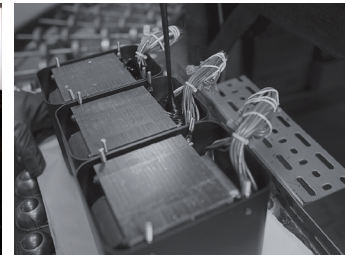

# MC2kW monoblock power amplifier

- MC2kW is the ultimate power in the universe of McIntosh amplifiers.
- Unique three chassis design features two 1000 watt Power Modules combined into a third Output Module - surpassing what is possible from single box designs.
- The logarithmic power requirements of music reproduction require brief bursts of high power amplification. MC2kW is capable of producing 2000 watts continuous power and peaks up to 8000 watts. When combined with the finest loudspeakers, MC2kW will duplicate the dynamic range of live music.
- The Power Modules feature LED illuminated McIntosh globes, laser etched into the back side of the half inch thick glass faceplates. Power output is displayed on the Power Module in a huge blue iconic McIntosh blue Watt meter. The beautiful appearance of the MC2kW amplifier befits its superb performance.