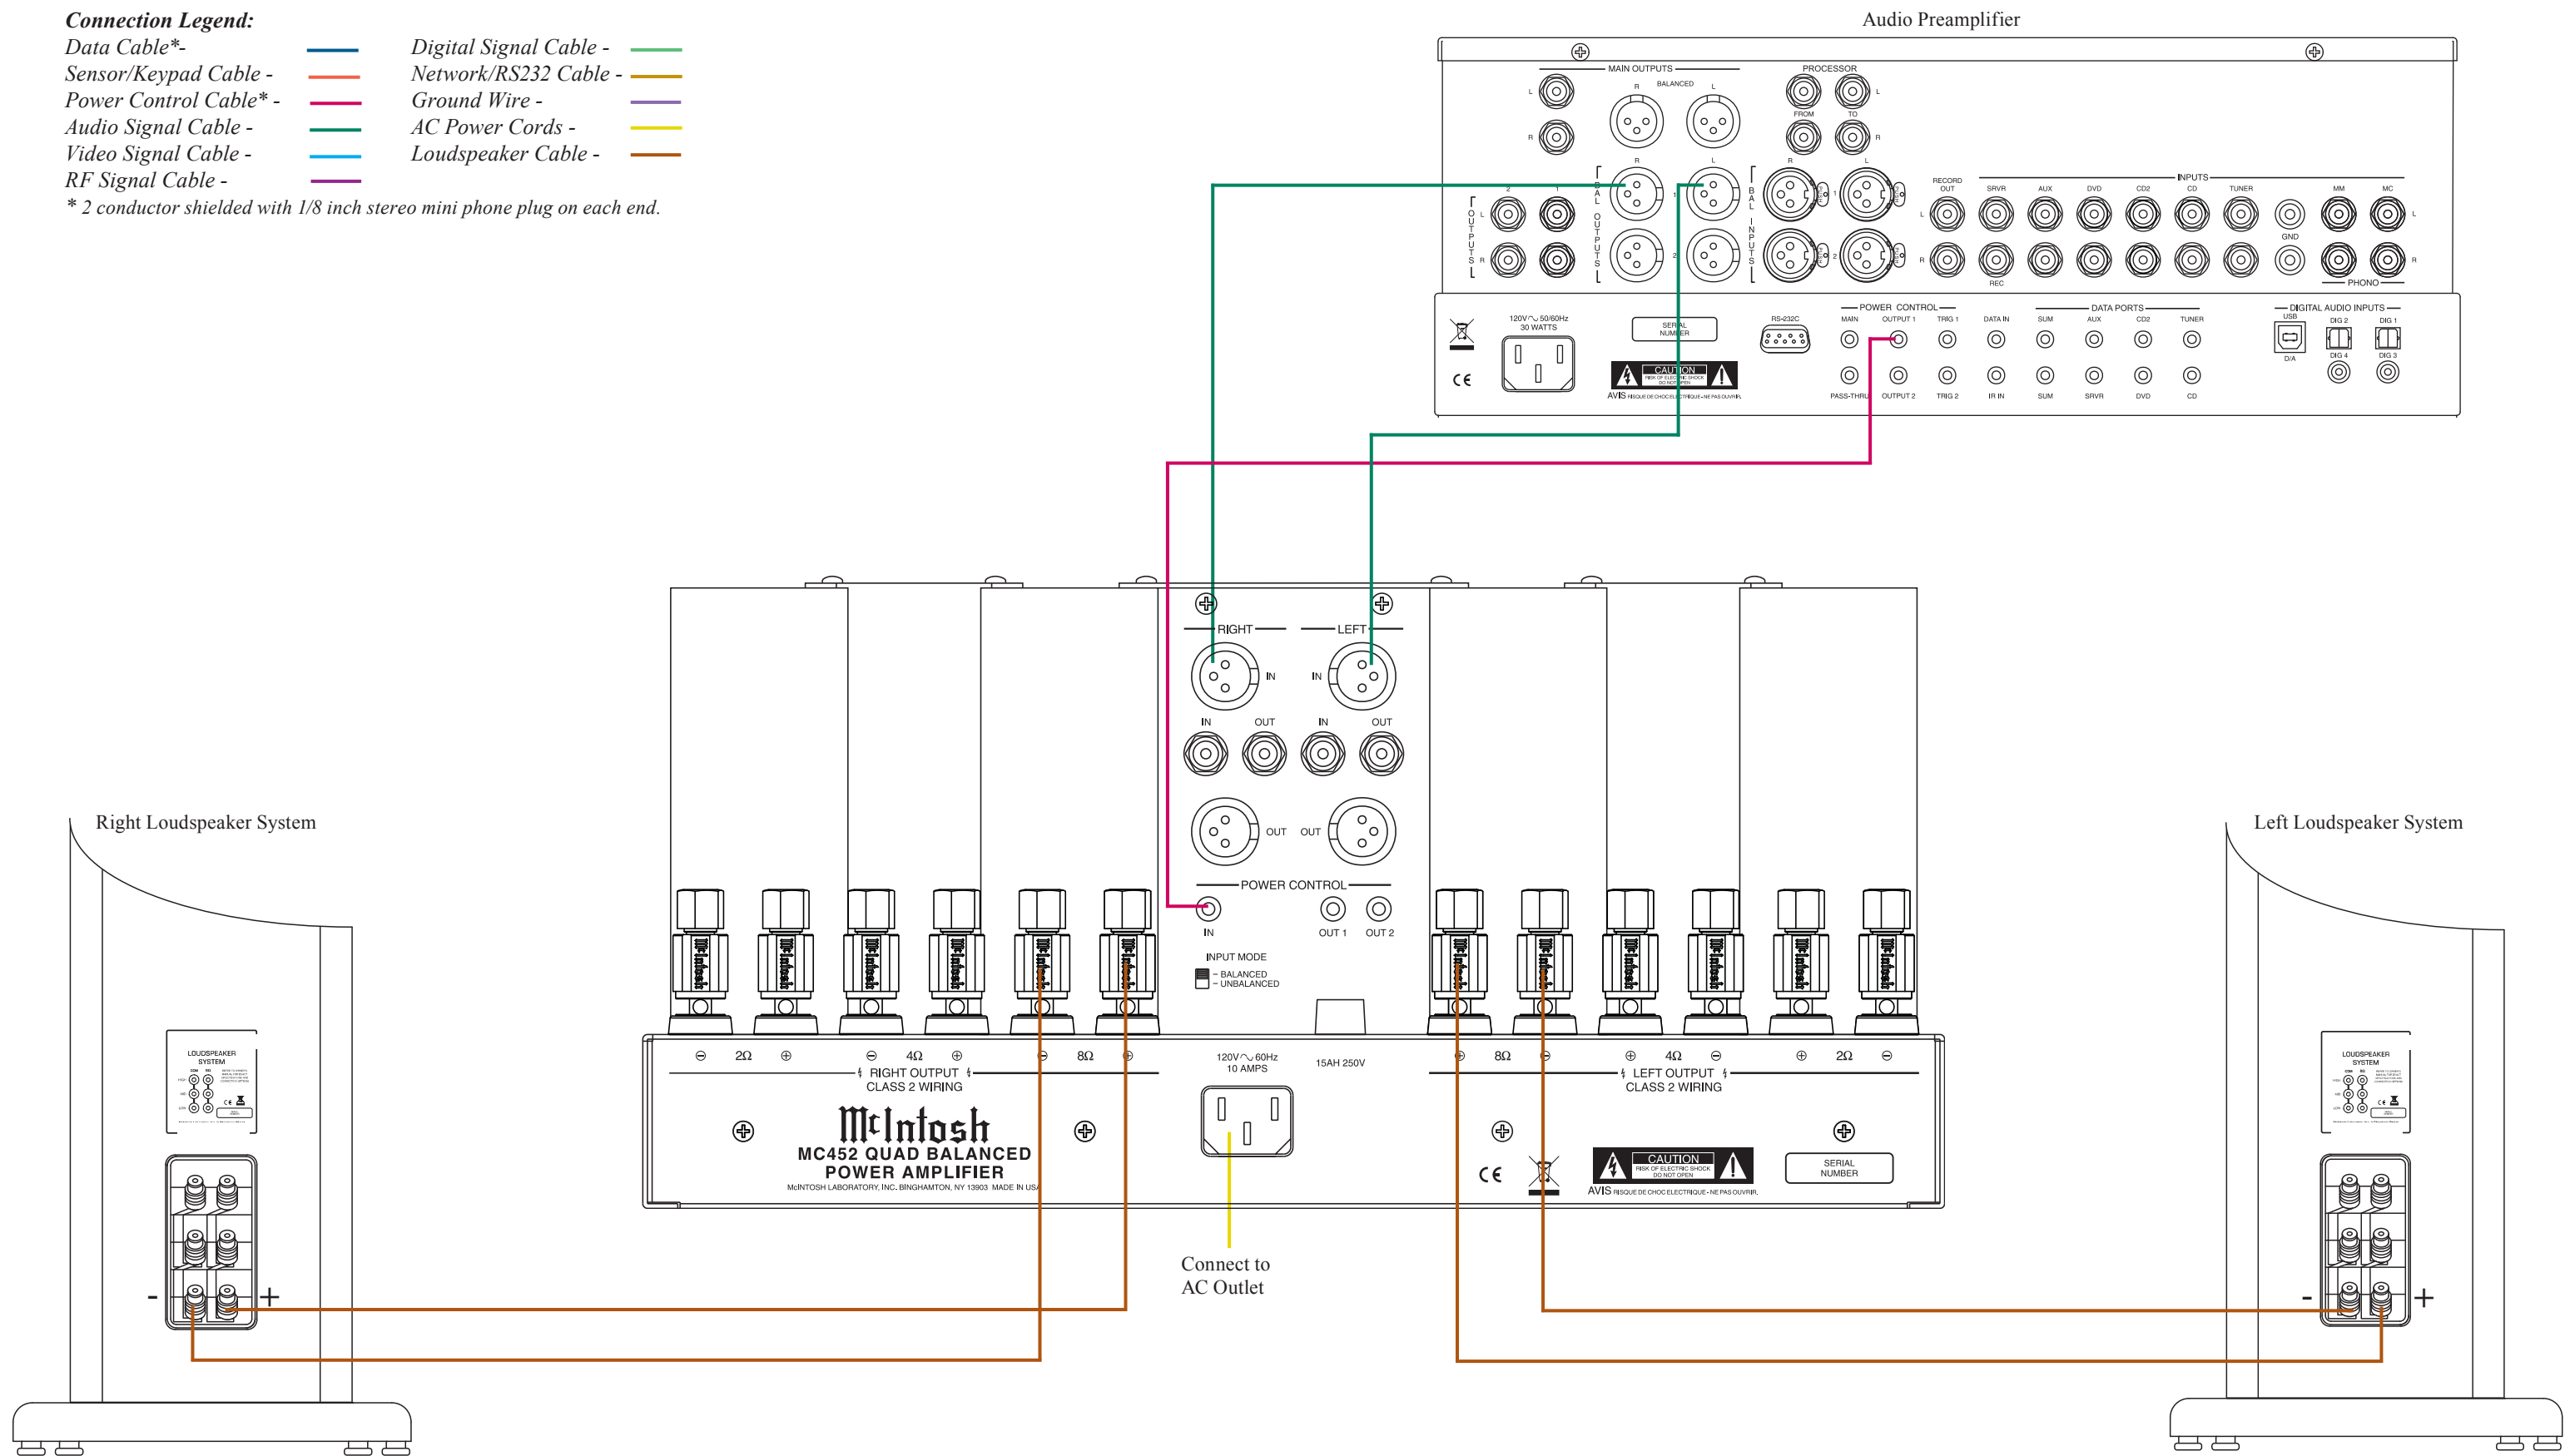

Note: Refer to the MC452 Owner's Manual page 8 for additional connection information.

Connection Legend:

- Data Cable* - — Digital Signal Cable - —
 - Sensor/Keypad Cable - — Network/RS232 Cable - —
 - Power Control Cable* - — Ground Wire - —
 - Audio Signal Cable - — AC Power Cords - —
 - Video Signal Cable - — Loudspeaker Cable - —
 - RF Signal Cable - —
- * 2 conductor shielded with 1/8 inch stereo mini phone plug on each end.

Note: Refer to the MC452 Owner's Manual page 10 for additional connection information.

Connection Legend:

- Data Cable* - — Digital Signal Cable - —
 - Sensor/Keypad Cable - — Network/RS232 Cable - —
 - Power Control Cable* - — Ground Wire - —
 - Audio Signal Cable - — AC Power Cords - —
 - Video Signal Cable - — Loudspeaker Cable - —
 - RF Signal Cable - —
- * 2 conductor shielded with 1/8 inch stereo mini phone plug on each end.