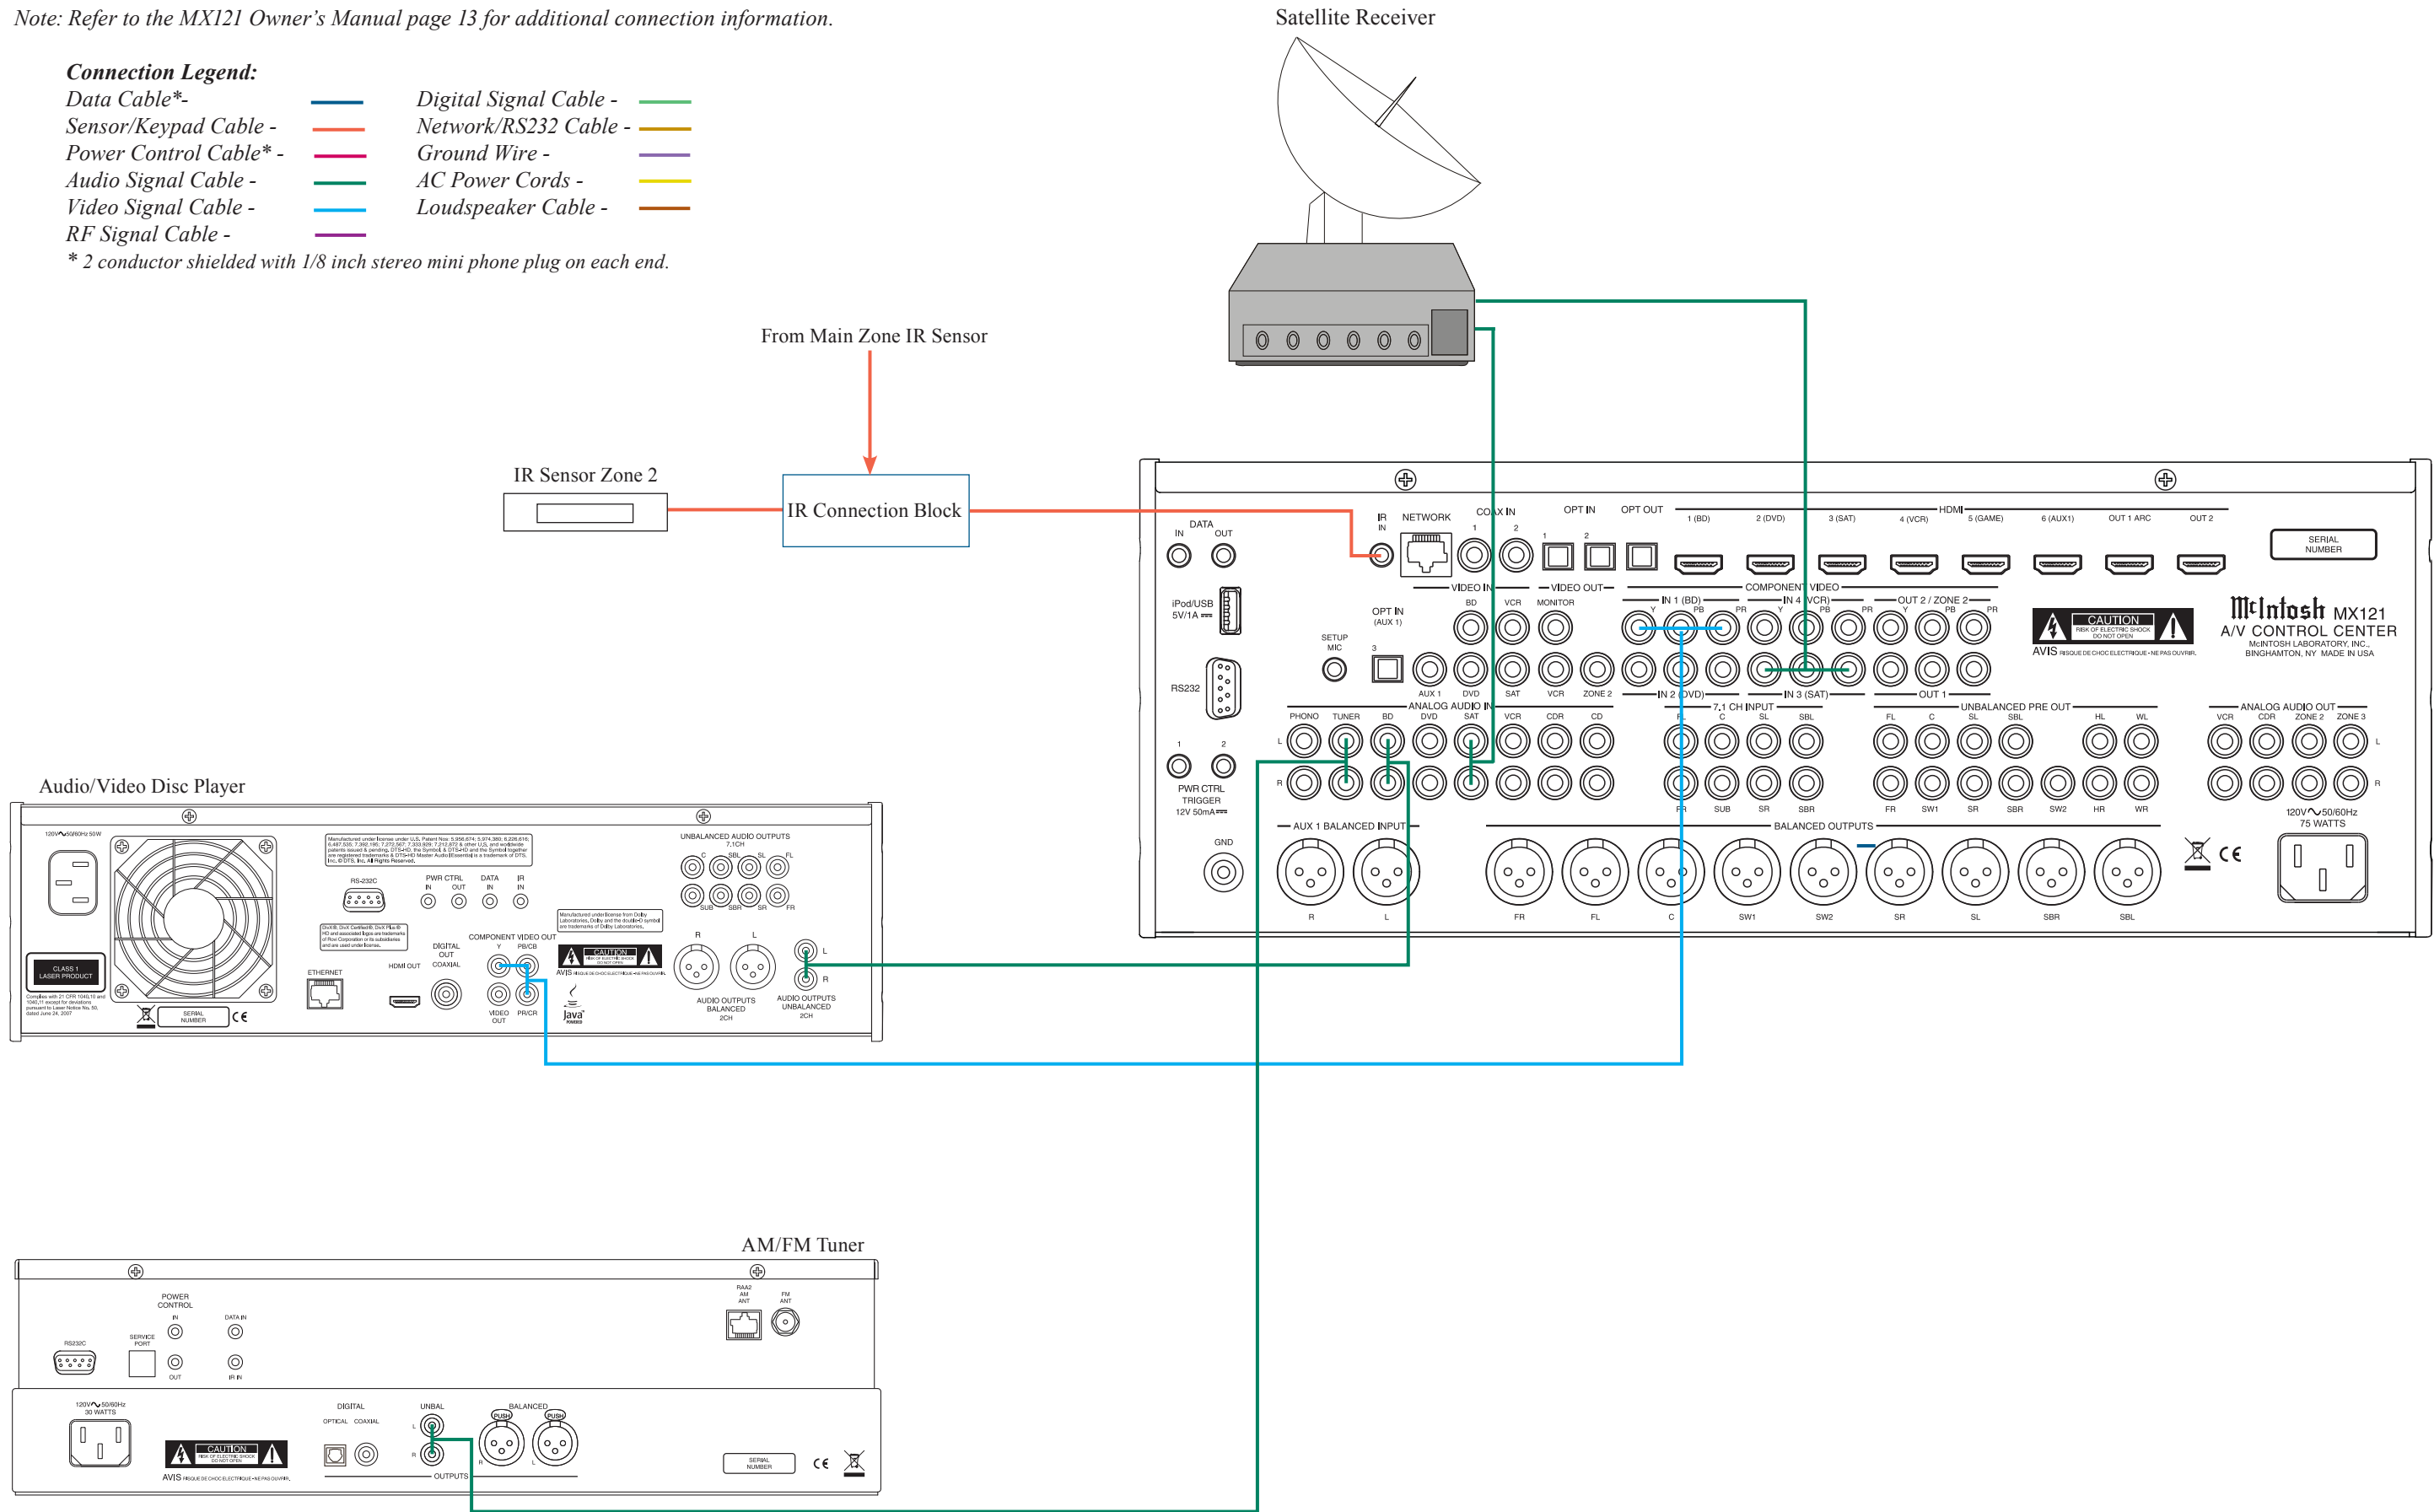

Note: Refer to the MX121 Owner's Manual page 13 for additional connection information.

Connection Legend:

- Data Cable* - — Digital Signal Cable - —
 - Sensor/Keypad Cable - — Network/RS232 Cable - —
 - Power Control Cable* - — Ground Wire - —
 - Audio Signal Cable - — AC Power Cords - —
 - Video Signal Cable - — Loudspeaker Cable - —
 - RF Signal Cable - —
- * 2 conductor shielded with 1/8 inch stereo mini phone plug on each end.

Note: Refer to the MX121 Owner's Manual page 13 for additional connection information.

Zone B - TV/Monitor

Zone B - Power Amplifier (partial view)