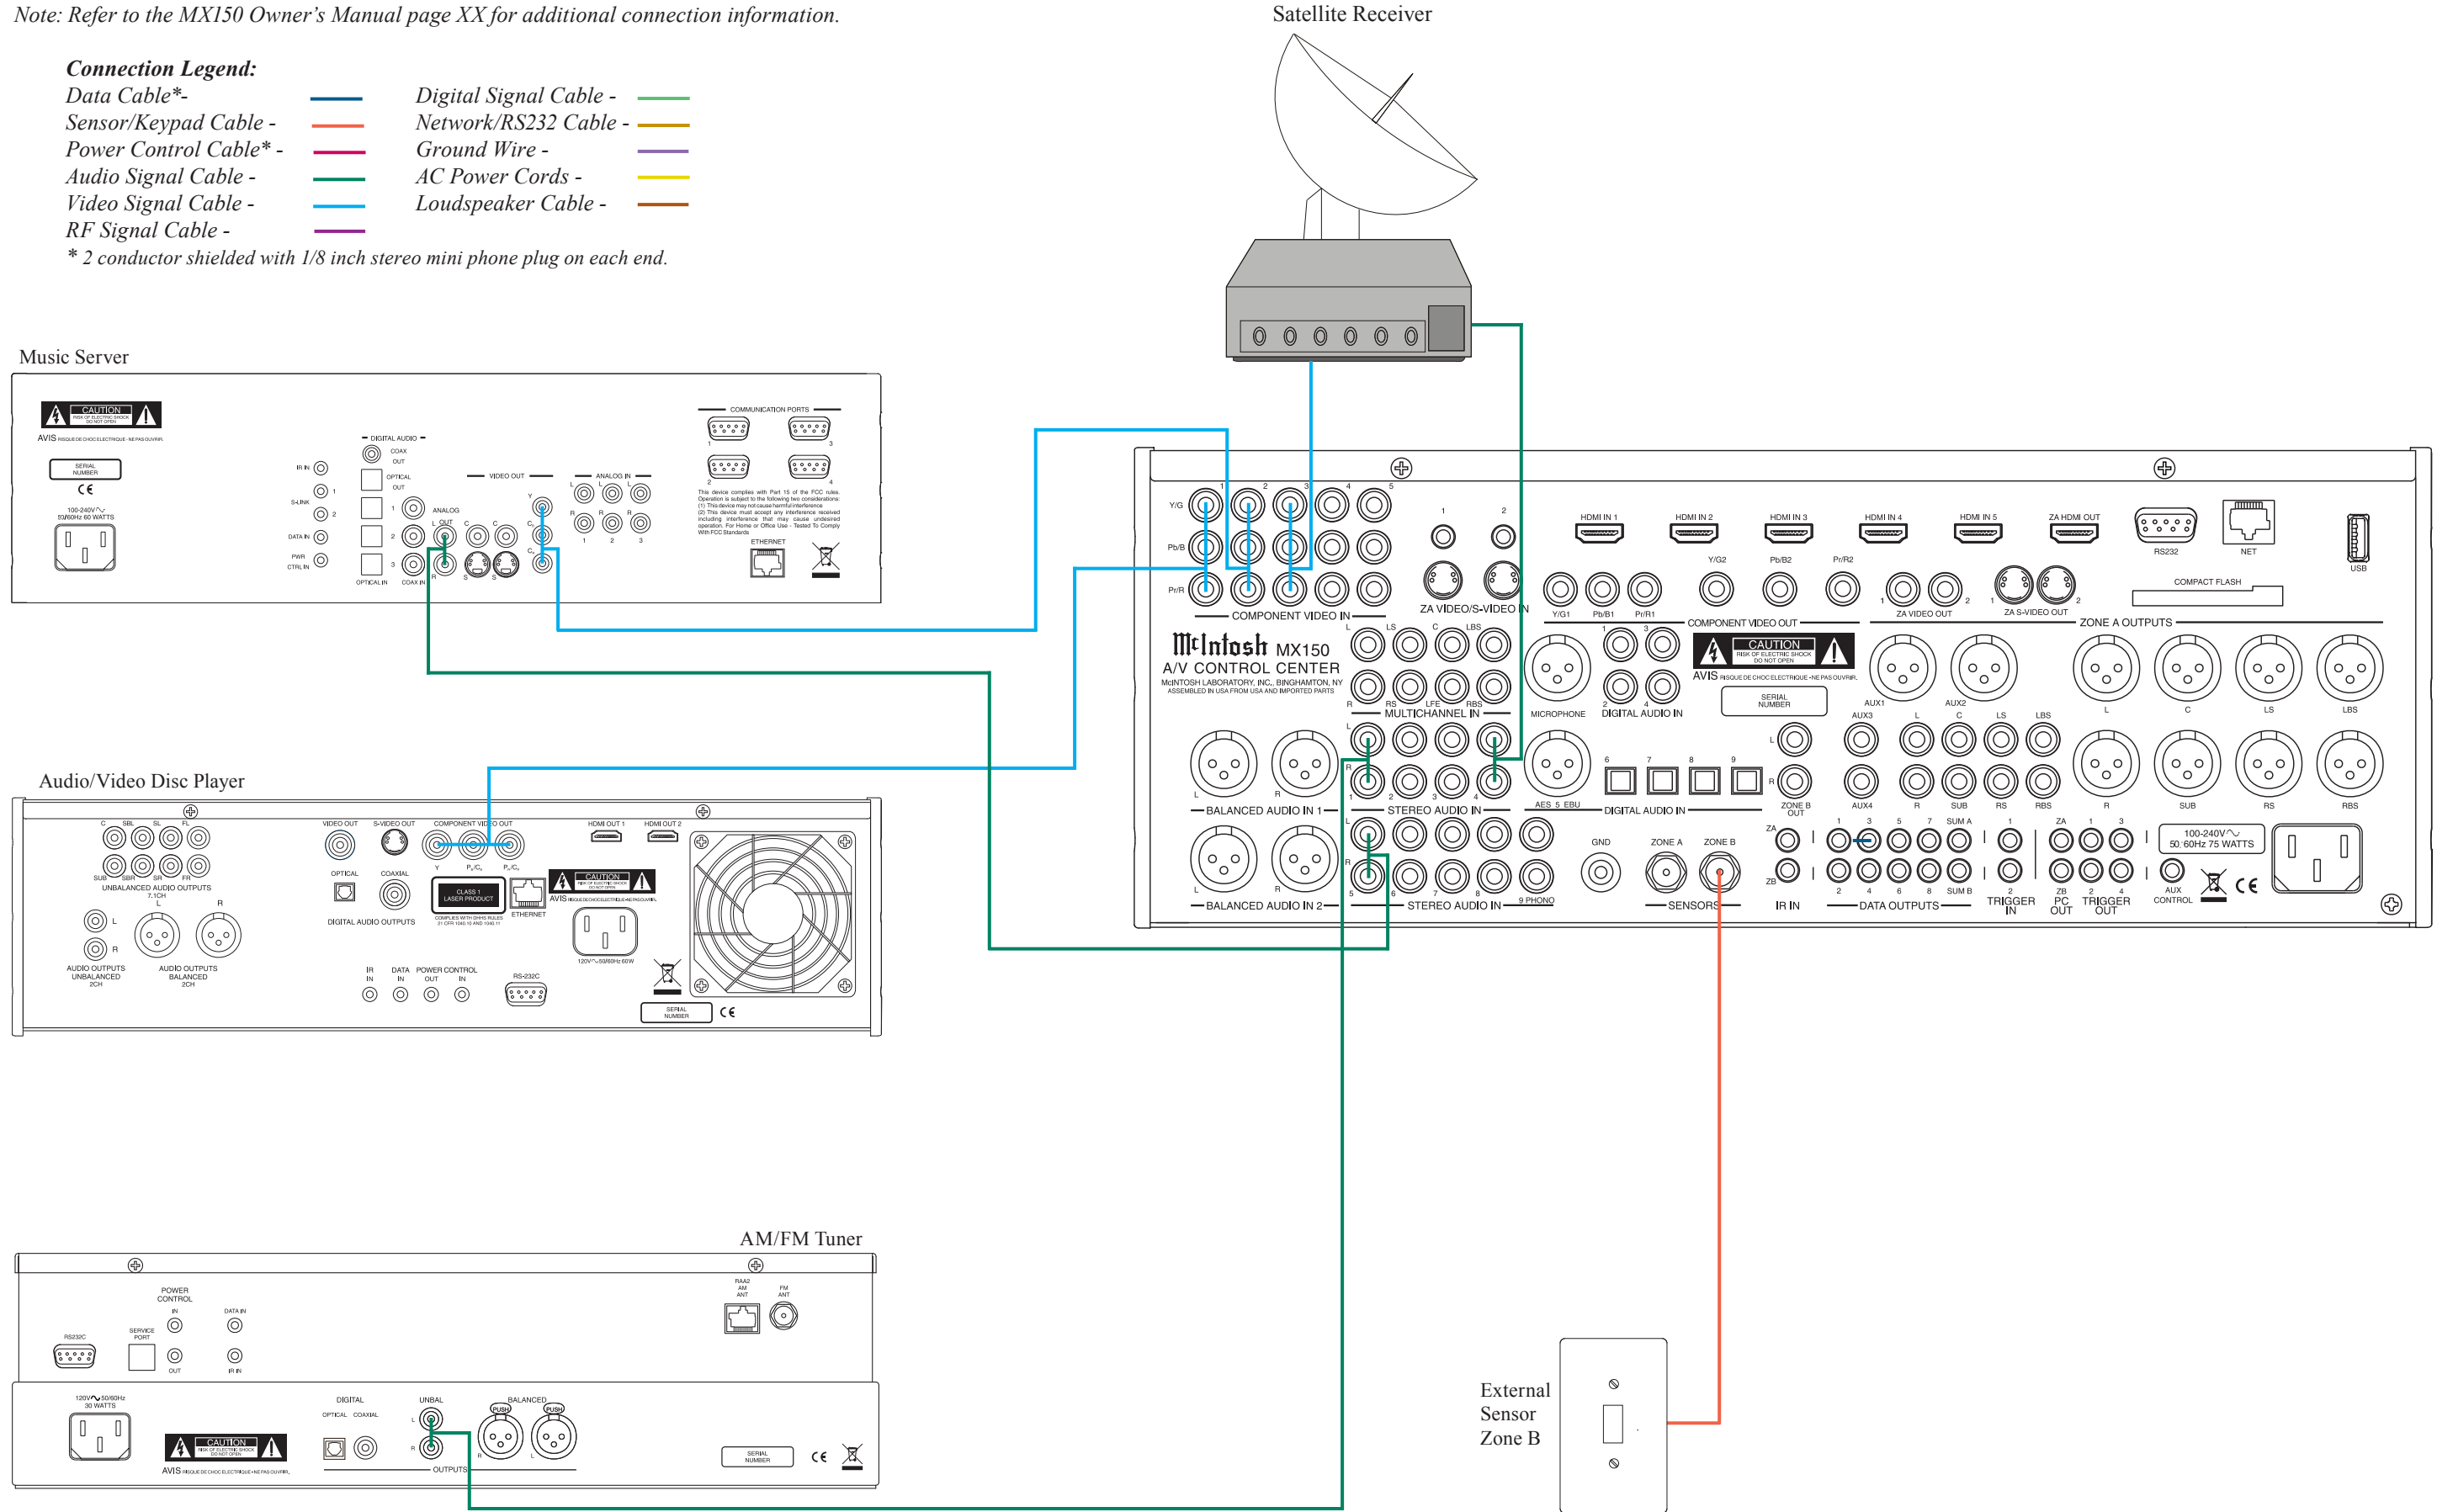

Note: Refer to the MX150 Owner's Manual page XX for additional connection information.

**Connection Legend:**

- Data Cable\* - — Digital Signal Cable - —
  - Sensor/Keypad Cable - — Network/RS232 Cable - —
  - Power Control Cable\* - — Ground Wire - —
  - Audio Signal Cable - — AC Power Cords - —
  - Video Signal Cable - — Loudspeaker Cable - —
  - RF Signal Cable - —
- \* 2 conductor shielded with 1/8 inch stereo mini phone plug on each end.

Note: Refer to the MX150 Owner's Manual page XX for additional connection information.